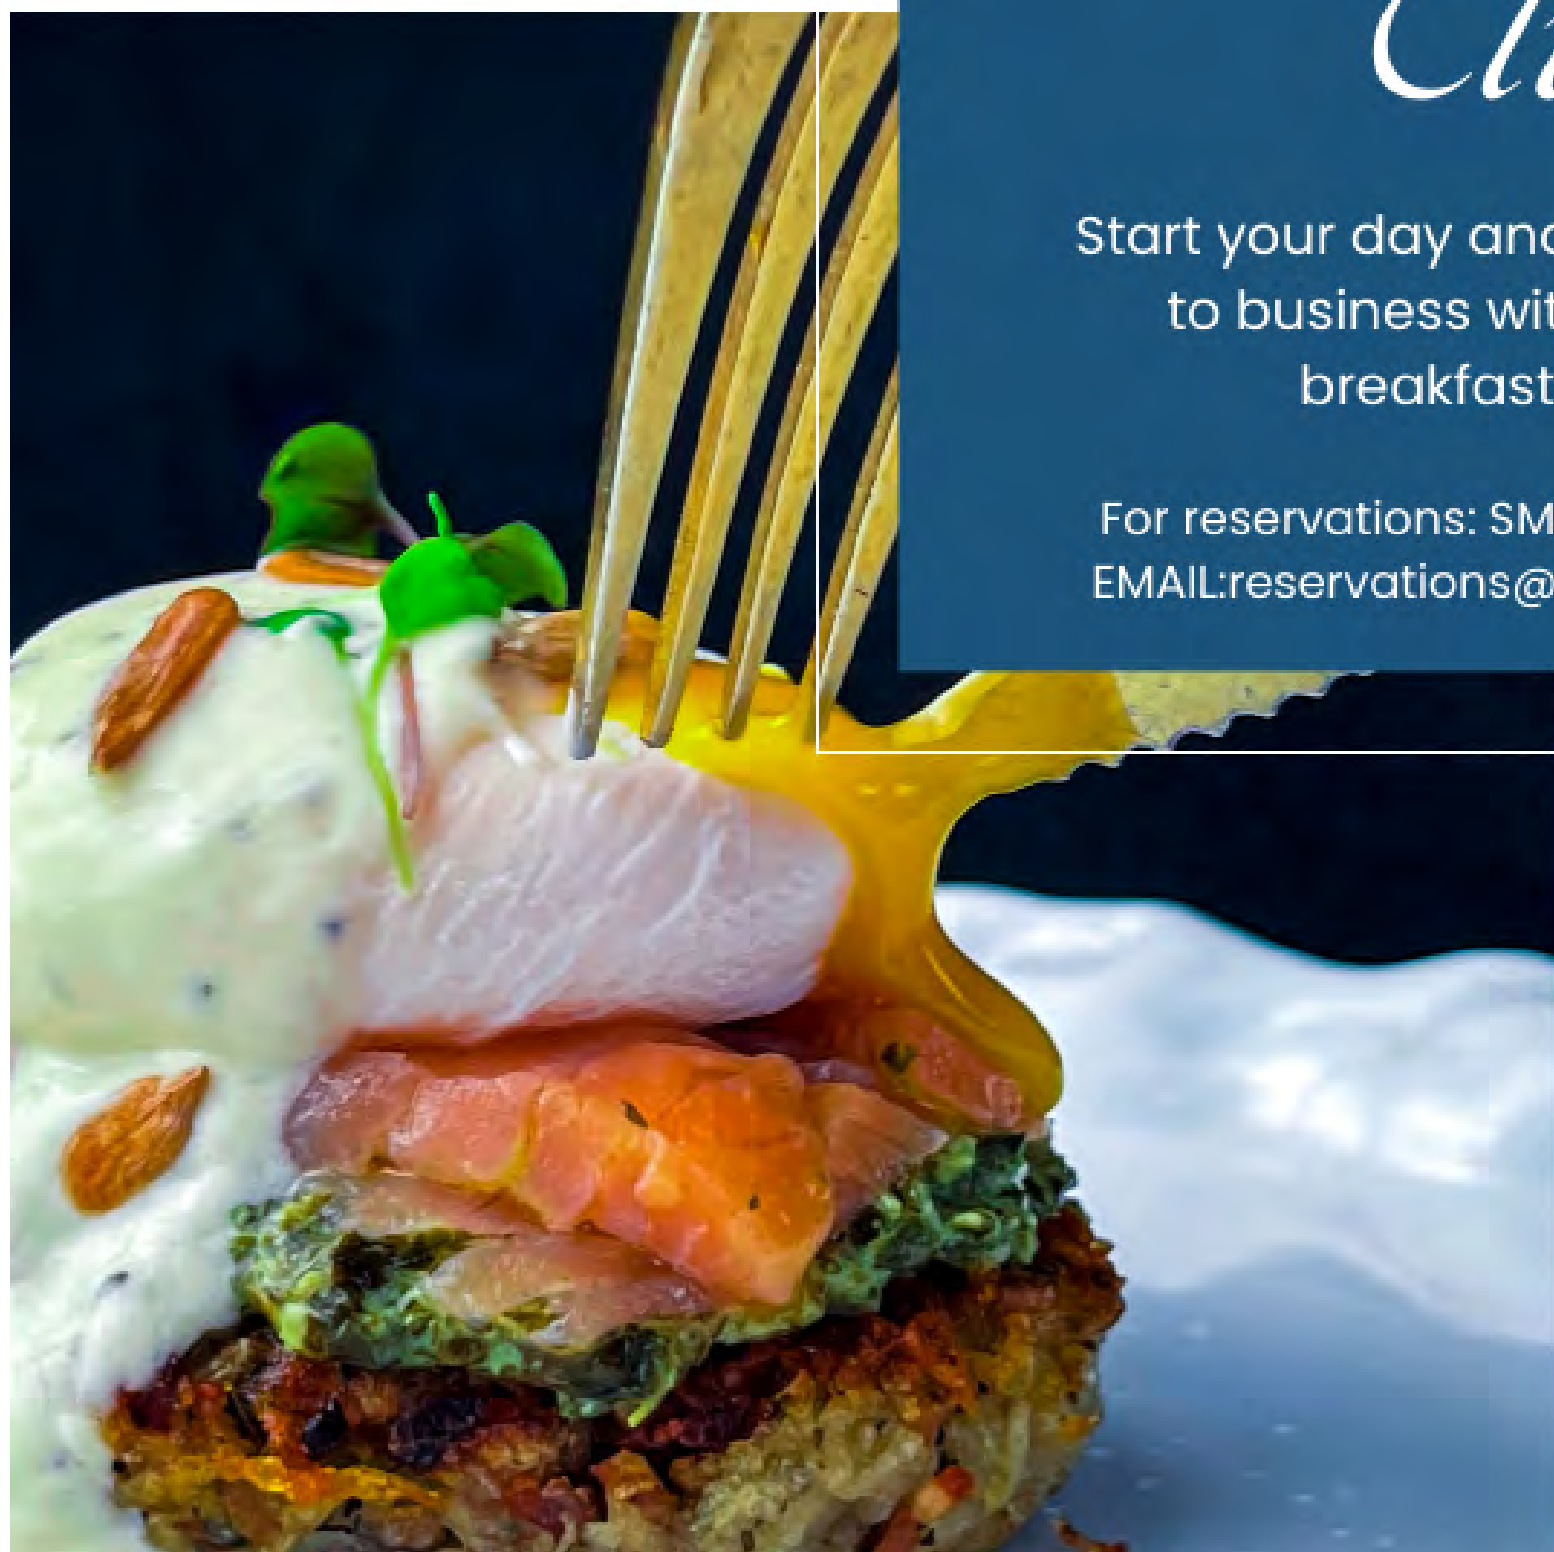

# Merienda

*Presenting the new Manila House Merienda menu.  
For those days when you want more than a bite, but less than a full meal.*

*Available daily  
from 2:00 pm to 5:00 pm*

Manila House