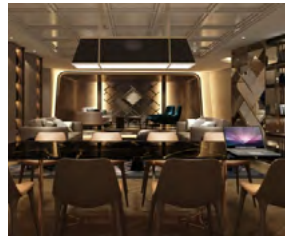

THE CITY SOCIETY
Beijing, China